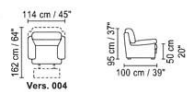

Italian Patent Pending
International Design Patent N.DMI/054 036