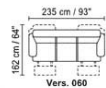

Italian Patent Pending
International Design Patent N.DMI/054 036