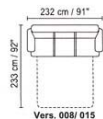

Italian Patent Pending
International Design Patent N.DMI/054 036