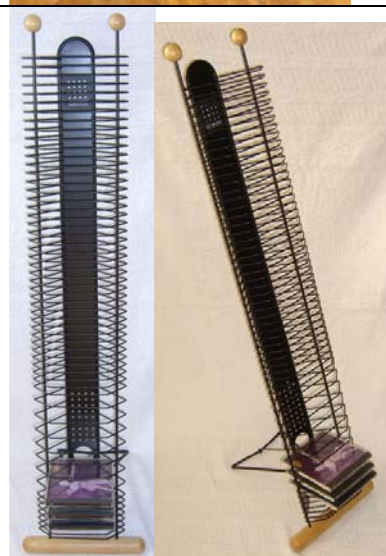

Trådløs hodeset (Sony)

Modell TMR-IF5

kr 120

Projektorduk (bærbar)
1m bred. Justerbar høyde.
kr 100

CD Stativ
H88cm . Plass til 52 enkel CD'er og 4 dobbel CD'er, eller 60 enkel CD'er.
kr 60

CD Stativ
Techpoint. H104cm . Plass til 46 enkel CD'er og 8 dobbel CD'er, eller 62 enkel CD'er.
kr 90

MUSIKKINSTRUMENTER

Rippen piano
kr 1.000

Yamaha Clavinova CVP-70
Top model from 1994 (new price kr 65.000)

This beautiful Yamaha Clavinova Piano is in excellent condition. This piano features 88 weighted keys for a grand piano feel, 32-note polyphony (which means you can play up to 32 notes at once), Advanced Wave Memory that offers 22 digitally sampled instrument voices, 32 rhythm patterns and 3 pedals (damper, sostenuto and start-stop). It also has a versatile range of performance functions including Solo Style play, Piano ABC, Keyboard Percussion, a Performance Memory, an internal 3.5" floppy disk drive (for extended performance memory and disk orchestra playback capability). This also has MIDI compatibility and a range of MIDI functions. This Clavinova features a stereo amplifier that delivers 50 watts per channel that puts out exceptionally rich sound. It also has a jack for headphones to allow for private practice or late-night playing. This is truly a beautiful instrument.